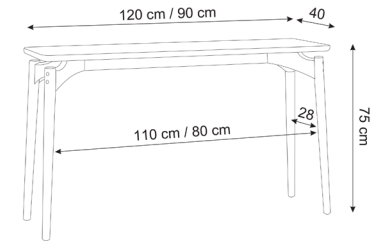

HOME OFFICE

*Aeris Console
designed by
Morten Svendsen*

*Stick and Classic desk
designed by
Michael H Nielsen*

*Stick desk
designed by
Charlotte Wagner*

Aeris Console

No 638092 - 90 x 40 x 75 cm

No 638120 - 120 x 40 x 75 cm