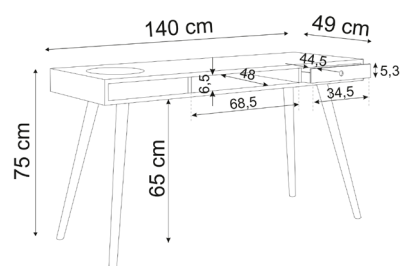

LEGS AND TOP AVAILABLE

43 Light oak
mat lac

75 Walnut oil

Classic Desk

No 714142 - 140 x 49 x 75 cm

QUALITY FURNITURE SINCE 1968

PBJ Designhouse was founded in 1968 by Per Buhl Jørgensen. Since 1996 the proud design and craftsmanship tradition has been carried on by Morten Svendsen, and the company has invested in larger production facilities to follow the strong demand.