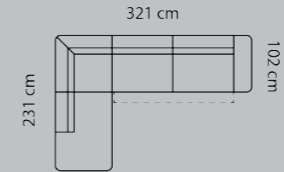

Combo shown: **6161**
Combo mirrored **6171**

Combo shown: **6401**
Combo mirrored **6411**