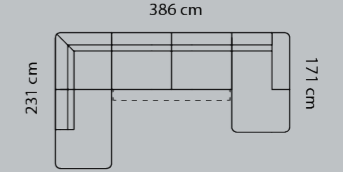

Cushions: **1000015** **1000016**

17 x 60 cm. HxW 17 x 81 cm.
M3: 0,01

Price group

Open-end+90°+3-seater

M3: 3,85

Open-end+90°+2-seat+chaiselong

M3: 4,44

Open-end+90°+2½-seat+chaiselong

Combo shown: **6401**
Combo mirrored **6411**

Combo shown: **6421**
Combo mirrored **6431**

Price group

3-seater w. Function

M3: 1,99

2½-seater w. Function

M3: 1,73

Chaiselong+2½-w.function