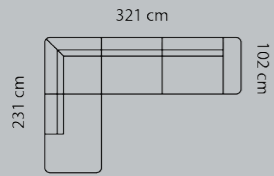

LUCERA

Combo shown: **9161**
Combo mirrored **9171**