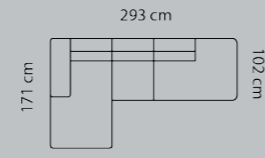

Price group 3-seat+90°+2-seat+chaiselong
M3: 5,17

- 1
- 2
- 3
- 4
- 5

Eton w. Split
Eton
Savoy / split
Savoy
Safari
Nature
Vintage

Combo shown: **0241**
Combo mirrored **0251**

Price group 3-seat+90°+2-seat+chaiselong
M3: 5,17

- 1
- 2
- 3
- 4
- 5

Eton w. Split
Eton
Savoy / split
Savoy
Safari
Nature
Vintage

Combo shown: **9341**
Combo mirrored **9351**

Price group Chaiselong+1-seat+open-end
M3: 3,06

- 1
- 2
- 3
- 4
- 5

Eton w. Split
Eton
Savoy / split
Savoy
Safari
Nature
Vintage