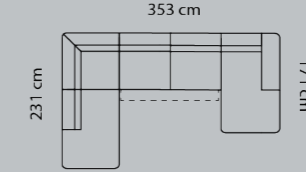

Cushions: **1000015** **1000016**

17 x 60 cm. HxW 17 x 81 cm.
M3: 0,01

Price group

Open-end+90°+3-seater

M3: 3,85

Open-end+90°+2-seat+chaiselong

M3: 4,44

Open-end+90°+2½-seat+chaiselong

Combo shown: **6401**
Combo mirrored **6411**

Combo shown: **6421**
Combo mirrored **6431**

Price group

3-seater w. Function

M3: 1,99

2½-seater w. Function

M3: 1,73

Chaiselong+2½-w.function