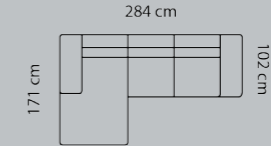

Combo shown: **0011**
Combo mirrored **0021**

Price group Chaiselong+2-seater
M3: 2,68

- 1
- 2
- 3
- 4
- 5

Eton w. Split
Eton
Savoy / split
Savoy
Safari
Nature
Vintage

Combo shown: **0031**
Combo mirrored **0041**

Price group Chaiselong+2 1/2-seater
M3: 2,94

- 1
- 2
- 3
- 4
- 5

Eton w. Split
Eton
Savoy / split
Savoy
Safari
Nature
Vintage

Combo shown: **0051**
Combo mirrored **0061**

Price group Chaiselong+3-seater
M3: 3,23