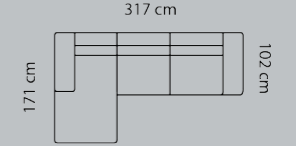

Combo shown: **0011**
Combo mirrored **0021**

Price group Chaiselong+2-seater
M3: 2,68

- 1
- 2
- 3
- 4
- 5

Eton w. Split
Eton
Savoy / split
Savoy
Safari
Nature
Vintage

Combo shown: **0031**
Combo mirrored **0041**

Price group Chaiselong+2 1/2-seater
M3: 2,94

- 1
- 2
- 3
- 4
- 5

Eton w. Split
Eton
Savoy / split
Savoy
Safari
Nature
Vintage

Combo shown: **0051**
Combo mirrored **0061**

Price group Chaiselong+3-seater
M3: 3,23