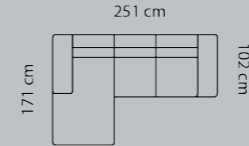

Price group Chaiselong+2-seater
M3: 2,68

- 1
- 2
- 3
- 4
- 5

Eton w. Split
Eton
Savoy / split
Savoy
Safari
Nature
Vintage

Combo shown: **0031**
Combo mirrored **0041**