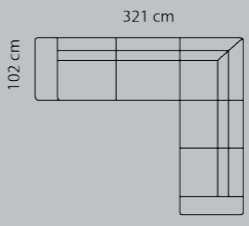

Combo shown: **0211**

Price group 3-seater+90°+3-seater
M3: 4,58

- 1
- 2
- 3
- 4
- 5

Eton w. Split
Eton
Savoy / split
Savoy
Safari
Nature
Vintage

Combo shown: **0101**
Combo mirrored **0111**

Price group 3-seater+90°+2-seater
M3: 4,03