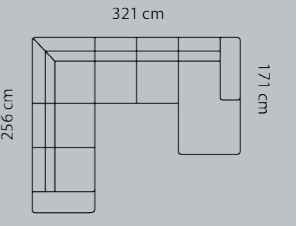

- 1
- 2
- 3
- 4
- 5

Eton w. Split
Eton
Savoy / split
Savoy
Safari
Nature
Vintage

Combo shown: **0221**
Combo mirrored **0231**

Price group 2-seater+90°+3-seater
M3: 4,03

- 1
- 2
- 3
- 4
- 5

Eton w. Split
Eton
Savoy / split
Savoy
Safari
Nature
Vintage

Combo shown: **0121**
Combo mirrored **0131**

Price group 2-seat+90°+2-seat+chaiselong
M3: 4,62

- 1
- 2
- 3
- 4
- 5

Eton w. Split
Eton
Savoy / split
Savoy
Safari
Nature
Vintage

Combo shown: **0141**
Combo mirrored **0151**