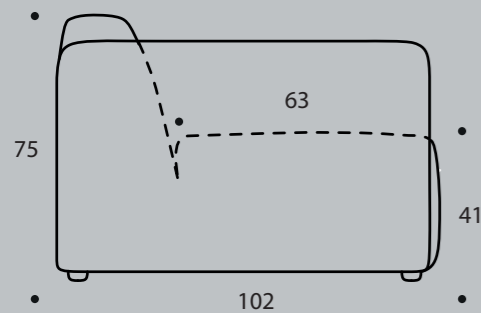

COMFORT

DIMENSIONS

CHAISELONG

90 cm

ACCESSORIES

Cushion 0015 17x60 Cushion 0016 17x81

DESIGN ELEMENTS

63 Combinations
Available in fabric and leather