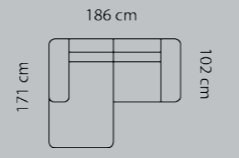

Price group 3-seat+90°+2-seat+chaiselong
M3: 5,17

- 1
- 2
- 3
- 4
- 5

Eton w. Split
Eton
Savoy / split
Savoy
Safari
Nature
Vintage

Combo shown: **0241**
Combo mirrored **0251**

Price group 3-seat+90°+2-seat+chaiselong
M3: 5,17

- 1
- 2
- 3
- 4
- 5

Eton w. Split
Eton
Savoy / split
Savoy
Safari
Nature
Vintage

Combo shown: **9341**
Combo mirrored **9351**

Price group Chaiselong+1-seat+open-end
M3: 3,06

- 1
- 2
- 3
- 4
- 5

Eton w. Split
Eton
Savoy / split
Savoy
Safari
Nature
Vintage

Combo shown: **9361**
Combo mirrored **9371**

Price group Chaiselong+1-seater
M3: 2,16

- 1
- 2
- 3
- 4
- 5

Eton w. Split
Eton
Savoy / split
Savoy
Safari
Nature
Vintage

Combo shown: **9381**
Combo mirrored **9391**