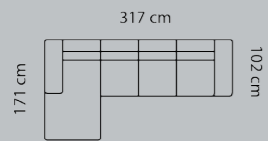

Combination **3331**

Price group 3-seater
M3: 2,11

- 1
- 2
- 3
- 4
- 5

Eton w. Split
Eton
Savoy / split
Savoy
Safari
Nature
Vintage

Combination **3221**

Price group 3-seater
M3: 2,11

- 1
- 2
- 3
- 4
- 5

Eton w. Split
Eton
Savoy / split
Savoy
Safari
Nature
Vintage

Combination **2521**

Price group 2 1/2-seater
M3: 1,79

- 1
- 2
- 3
- 4
- 5

Eton w. Split
Eton
Savoy / split
Savoy
Safari
Nature
Vintage

Combination **2221**

Price group 2-seater
M3: 1,57

- 1
- 2
- 3
- 4
- 5

Eton w. Split
Eton
Savoy / split
Savoy
Safari
Nature
Vintage

Pouf **1710**

Price group
M3: 0,40

- 1
- 2
- 3
- 4
- 5

Eton w. Split
Eton
Savoy / split
Savoy
Safari
Nature
Vintage

Combo shown: **0011**
Combo mirrored **0021**

Price group Chaiselong+2-seater
M3: 2,68

- 1
- 2
- 3
- 4
- 5

Eton w. Split
Eton
Savoy / split
Savoy
Safari
Nature
Vintage

Combo shown: **0031**
Combo mirrored **0041**

Price group Chaiselong+2 1/2-seater
M3: 2,94

- 1
- 2
- 3
- 4
- 5

Eton w. Split
Eton
Savoy / split
Savoy
Safari
Nature
Vintage

Combo shown: **0051**
Combo mirrored **0061**

Price group Chaiselong+3-seater
M3: 3,23

- 1
- 2
- 3
- 4
- 5

Eton w. Split
Eton
Savoy / split
Savoy
Safari
Nature
Vintage

Combo shown: **0191**
Combo mirrored **0201**

Price group Chaiselong+3-seater
M3: 3,23

- 1
- 2
- 3
- 4
- 5

Eton w. Split
Eton
Savoy / split
Savoy
Safari
Nature
Vintage

Combo shown: **0071**

Price group 2-seater+90°+2-seater
M3: 3,48

- 1
- 2
- 3
- 4
- 5

Eton w. Split
Eton
Savoy / split
Savoy
Safari
Nature
Vintage

Combo shown: **0081**

Price group 2 1/2-seater+90°+2 1/2-seater
M3: 4,0

- 1
- 2
- 3
- 4
- 5

Eton w. Split
Eton
Savoy / split
Savoy
Safari
Nature
Vintage

Combo shown: **0091**

Price group 3-seater+90°+3-seater
M3: 4,58

- 1
- 2
- 3
- 4
- 5

Eton w. Split
Eton
Savoy / split
Savoy
Safari
Nature
Vintage

Combo shown: **0211**

Price group 3-seater+90°+3-seater
M3: 4,58

- 1
- 2
- 3
- 4
- 5

Eton w. Split
Eton
Savoy / split
Savoy
Safari
Nature
Vintage

Combo shown: **0101**
Combo mirrored **0111**

Price group 3-seater+90°+2-seater
M3: 4,03

- 1
- 2
- 3
- 4
- 5