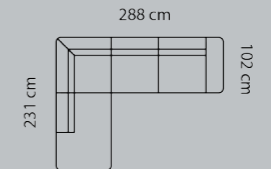

Price group Open-end+2-seater
M3: 2,44

- 1
- 2
- 3
- 4
- 5

Eton w. Split
Eton
Savoy / split
Savoy
Safari
Nature
Vintage

Combo shown: **9101**
Combo mirrored **9111**

Price group Open-end+90°+2-seater
M3: 3,3

- 1
- 2
- 3
- 4
- 5

Eton w. Split
Eton
Savoy / split
Savoy
Safari
Nature
Vintage

Combo shown: **9121**
Combo mirrored **9131**

Price group Open-end+90°+2 1/2-seater
M3: 3,56

- 1
- 2
- 3
- 4
- 5

Eton w. Split
Eton
Savoy / split
Savoy
Safari
Nature
Vintage