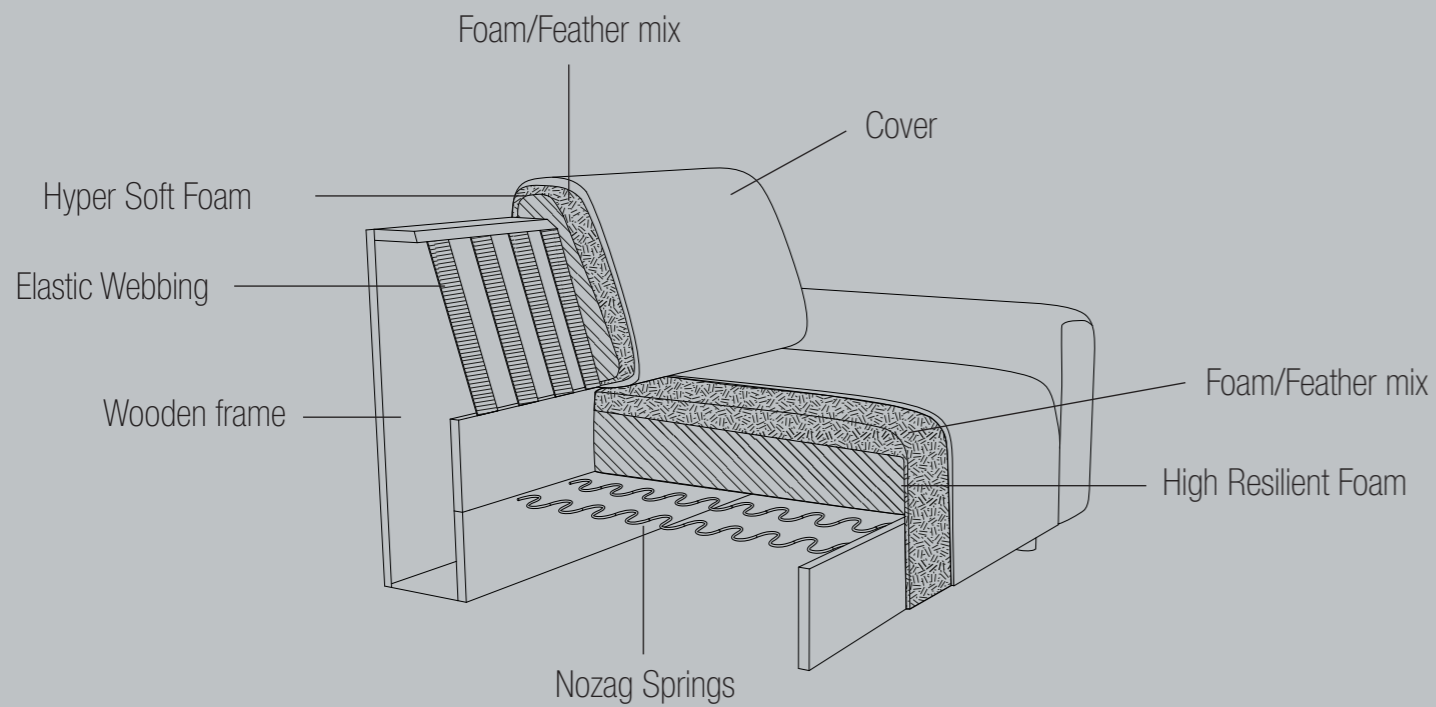

COMFORT

DIMENSIONS

CHAISELONG

90 cm

ACCESSORIES

Cushion 0015 17x60 Cushion 0016 17x81

DESIGN ELEMENTS

63 Combinations
Available in fabric and leather