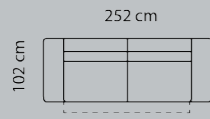

Cushions: **1000015** **1000016**

17 x 60 cm. HxW 17 x 81 cm.
M3: 0,01

Price group

Open-end+90°+3-seater

M3: 3,85

Open-end+90°+2-seat+chaiselong

M3: 4,44

Open-end+90°+2½-seat+chaiselong

M3: 4,69

Open-end+90°+3-seat+chaiselong

M3: 4,98

Open-end+90°+3-seat+chaiselong

M3: 4,98

- 1
- 2
- 3
- 4
- 5
- Eton w. Split
- Eton
- Savoy / split
- Savoy
- Safari
- Nature
- Vintage

n.a.: not available

Combination **6321**