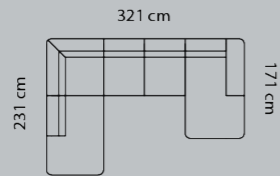

Combo shown: **9181**
Combo mirrored **9191**