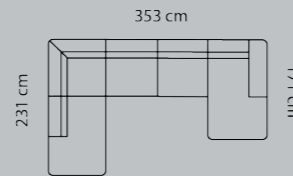

Combo shown: **9401**
Combo mirrored **9411**