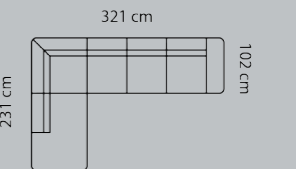

- 1
- 2
- 3
- 4
- 5

Eton w. Split
Eton
Savoy / split
Savoy
Safari
Nature
Vintage

Combo shown: **9121**
Combo mirrored **9131**

Price group Open-end+90°+2 1/2-seater
M3: 3,56

- 1
- 2
- 3
- 4
- 5

Eton w. Split
Eton
Savoy / split
Savoy
Safari
Nature
Vintage

Combo shown: **9141**
Combo mirrored **9151**

Price group Open-end+90°+3-seater
M3: 3,85

- 1
- 2
- 3
- 4
- 5

Eton w. Split
Eton
Savoy / split
Savoy
Safari
Nature
Vintage

All measurements are approximate. Please allow for a tolerance of +/- 3 cm.