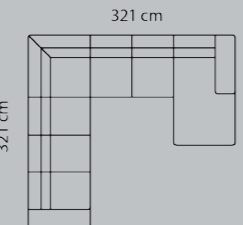

Combo shown: **0121**
Combo mirrored **0131**

Price group 2-seat+90°+2-seat+chaiselong
M3: 4,62

- 1
- 2
- 3
- 4
- 5

Eton w. Split
Eton
Savoy / split
Savoy
Safari
Nature
Vintage

Combo shown: **0141**
Combo mirrored **0151**

Price group 3-seat+90°+2-seat+chaiselong
M3: 5,17

- 1
- 2
- 3
- 4
- 5

Eton w. Split
Eton
Savoy / split
Savoy
Safari
Nature
Vintage

Combo shown: **0241**
Combo mirrored **0251**

Price group 3-seat+90°+2-seat+chaiselong
M3: 5,17