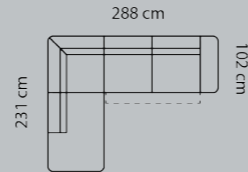

Combo shown: **6121**
Combo mirrored **6131**