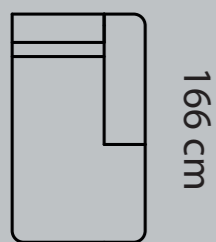

COMFORT

DIMENSIONS

CHAISELONG

90 cm

ACCESSORIES

Cushion 0015 17x60 Cushion 0016 17x81

DESIGN ELEMENTS

63 Combinations
Available in fabric and leather