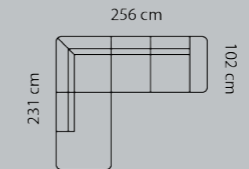

Combo shown: **9361**
Combo mirrored **9371**

Price group Chaiselong+1-seater
M3: 2,16

- 1
- 2
- 3
- 4
- 5

Eton w. Split
Eton
Savoy / split
Savoy
Safari
Nature
Vintage

Combo shown: **9381**
Combo mirrored **9391**

Price group Open-end+2-seater
M3: 2,44

- 1
- 2
- 3
- 4
- 5

Eton w. Split
Eton
Savoy / split
Savoy
Safari
Nature
Vintage

Combo shown: **9101**
Combo mirrored **9111**

Price group Open-end+90°+2-seater
M3: 3,3