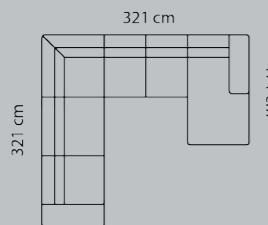

Combo shown: **0121**
Combo mirrored **0131**

Price group 2-seat+90°+2-seat+chaiselong
M3: 4,62

- 1
- 2
- 3
- 4
- 5

Eton w. Split
Eton
Savoy / split
Savoy
Safari
Nature
Vintage

Combo shown: **0141**
Combo mirrored **0151**