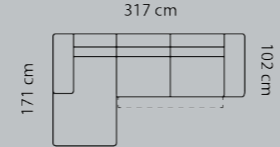

Combo shown: **6051**
Combo mirrored **6061**