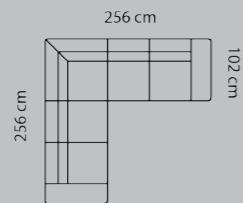

- 1
- 2
- 3
- 4
- 5

Eton w. Split
Eton
Savoy / split
Savoy
Safari
Nature
Vintage

Combo shown: **0191**
Combo mirrored **0201**

Price group Chaiselong+3-seater
M3: 3,23

- 1
- 2
- 3
- 4
- 5

Eton w. Split
Eton
Savoy / split
Savoy
Safari
Nature
Vintage

Combo shown: **0071**

Price group 2-seater+90°+2-seater
M3: 3,48

- 1
- 2
- 3
- 4
- 5

Eton w. Split
Eton
Savoy / split
Savoy
Safari
Nature
Vintage

Combo shown: **0081**

Price group 2 1/2-seater+90°+2 1/2-seater
M3: 4,0