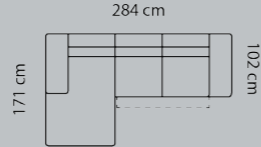

Combo shown: **6031**
Combo mirrored **6041**