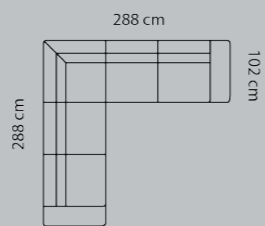

Combo shown: **0071**

Price group 2-seater+90°+2-seater
M3: 3,48

- 1
- 2
- 3
- 4
- 5

Eton w. Split
Eton
Savoy / split
Savoy
Safari
Nature
Vintage

Combo shown: **0081**

Price group 2 1/2-seater+90°+2 1/2-seater
M3: 4,0