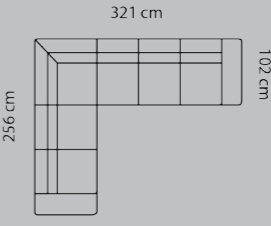

Price group 3-seater+90°+2-seater
M3: 4,03

- 1
- 2
- 3
- 4
- 5

Eton w. Split
Eton
Savoy / split
Savoy
Safari
Nature
Vintage

Combo shown: **0221**
Combo mirrored **0231**