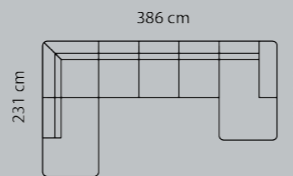

Combo shown: **9201**
Combo mirrored **9211**