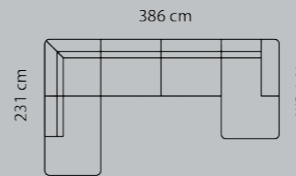

Cushions: **1000015** **1000016**

17 x 60 cm. HxW 17 x 81 cm.
M3: 0,01

Price group

Open-end+90°+3-seater

M3: 3,85

Open-end+90°+2-seat+chaiselong

M3: 4,44

Open-end+90°+2½-seat+chaiselong