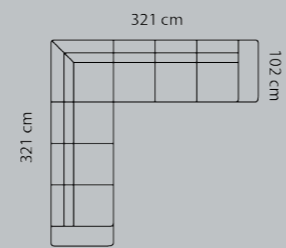

Price group 3-seater+90°+3-seater
M3: 4,58

- 1
- 2
- 3
- 4
- 5

Eton w. Split
Eton
Savoy / split
Savoy
Safari
Nature
Vintage

Combo shown: **0211**