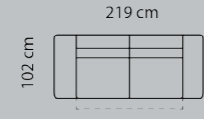

Combination **6251**