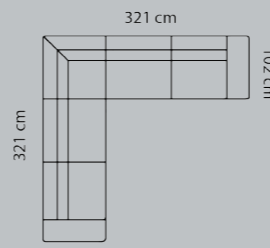

Price group 3-seater+90°+3-seater
M3: 4,58

- 1
- 2
- 3
- 4
- 5

Eton w. Split
Eton
Savoy / split
Savoy
Safari
Nature
Vintage

Combo shown: **0101**
Combo mirrored **0111**